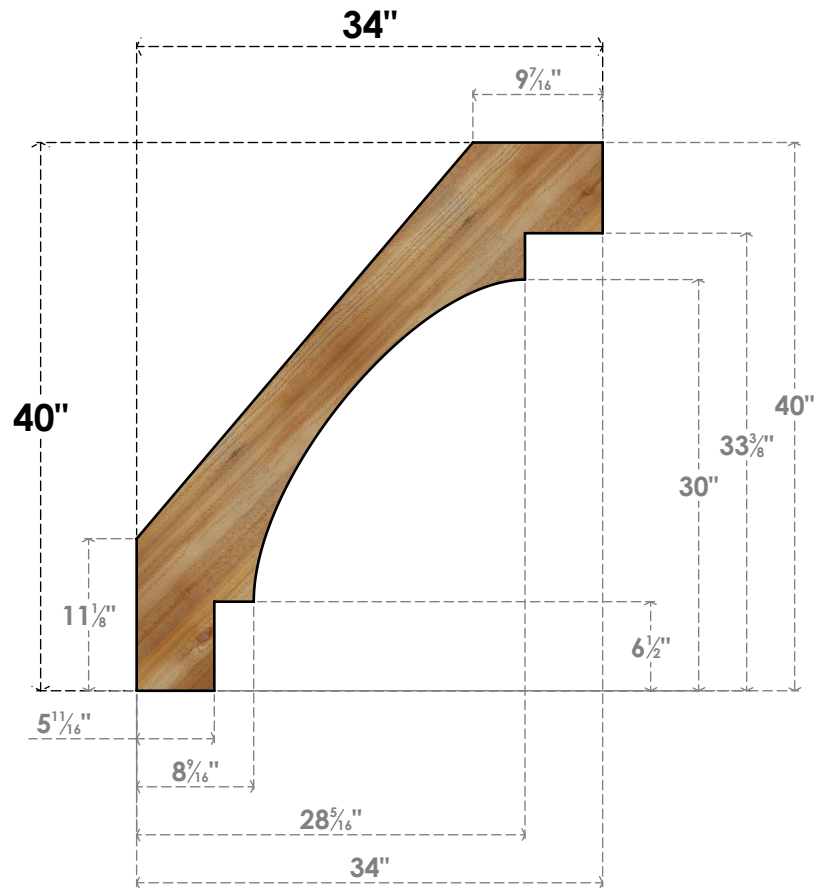

BRC04X34X40MRC00RWR

4"W X 34"D X 40"H MERCED ROUGH SAWN BRACE, WESTERN RED CEDAR

SIDE

FRONT

EKENA MILLWORK
 2300 WEST MAIN ST.
 CLARKSVILLE, TX 75426
 TOLL FREE: 866-607-0453
 WWW.EKENAMILLWORK.COM

NOTES

1. INSTALLATION TO BE COMPLETED IN ACCORDANCE WITH MANUFACTURER'S SPECIFICATIONS.
2. DRAWING MAY NOT BE TO SCALE
3. THIS DRAWING IS INTENDED FOR DESIGN AND PLANNING PURPOSES ONLY.
4. ALL INFORMATION CONTAINED HEREIN WAS CURRENT AT THE TIME OF DEVELOPMENT BUT MUST BE REVIEWED AND APPROVED BY THE PRODUCT MANUFACTURER TO BE CONSIDERED ACCURATE.
5. PRODUCTS ARE NOT KILN DRIED. THIS ITEM IS UNIQUE AND WILL CONTAIN THE NATURAL VARIATIONS THAT THE WOOD SPECIES OFFERS. THIS MAY RESULT IN VARIATIONS UP TO 1/4"